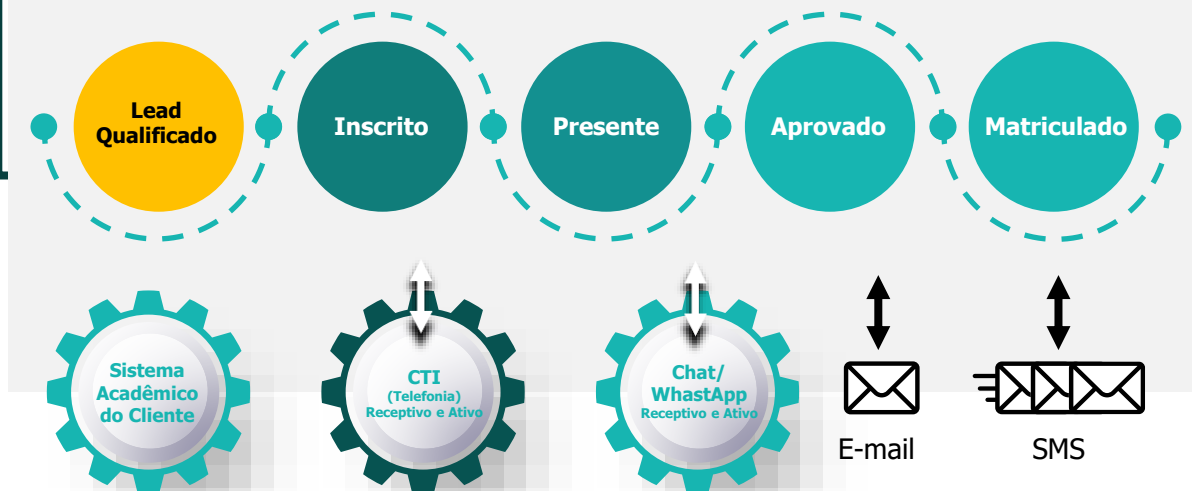

18 anos de experiência
no segmento educacional

Quality Score

INBOUND

CRM

DASHBOARD

Helen Toyama

11 2222 1132

11 98245 4110