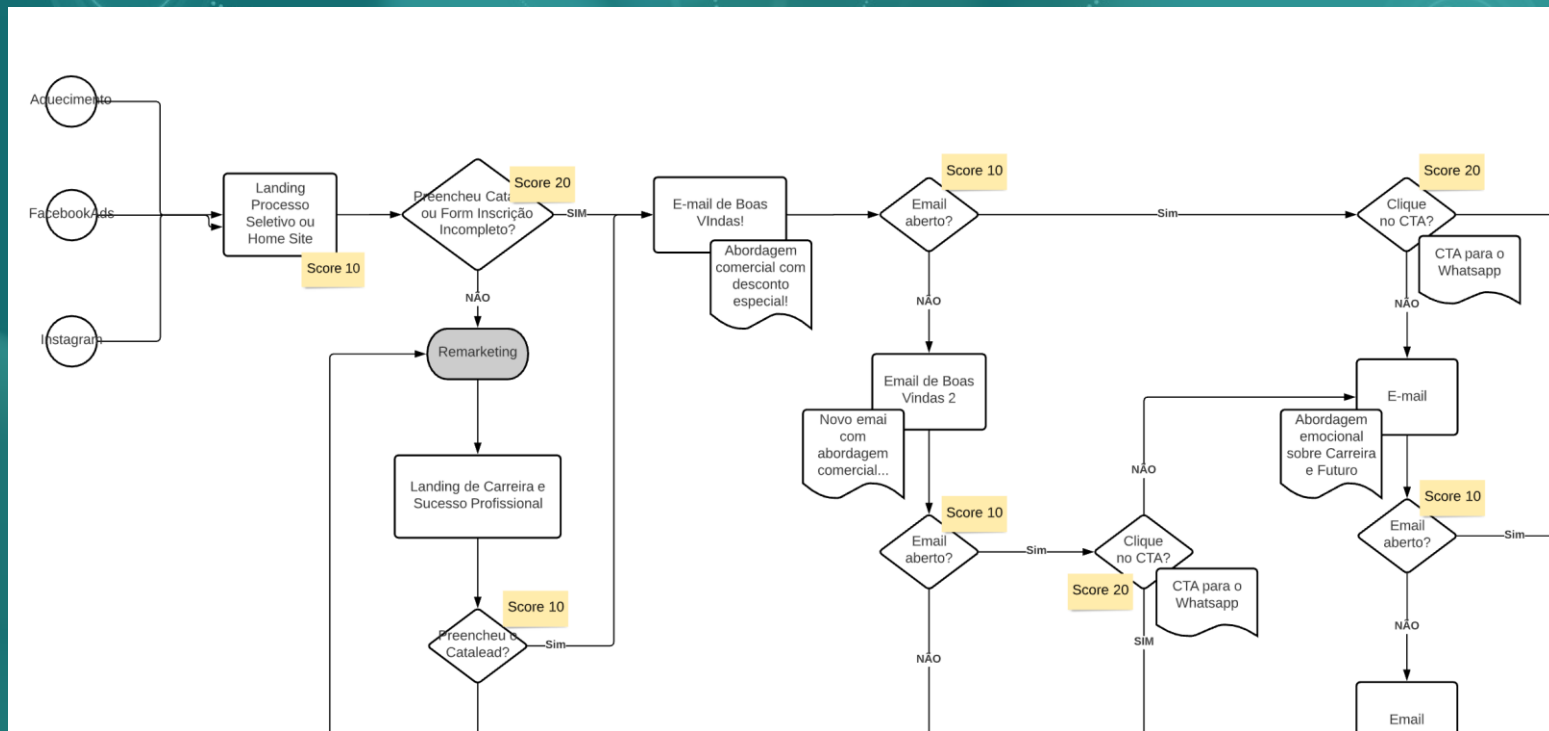

18 anos de experiência
no segmento educacional

Quality Score

INBOUND

CRM

DASHBOARD

Helen Toyama

11 2222 1132

11 98245 4110